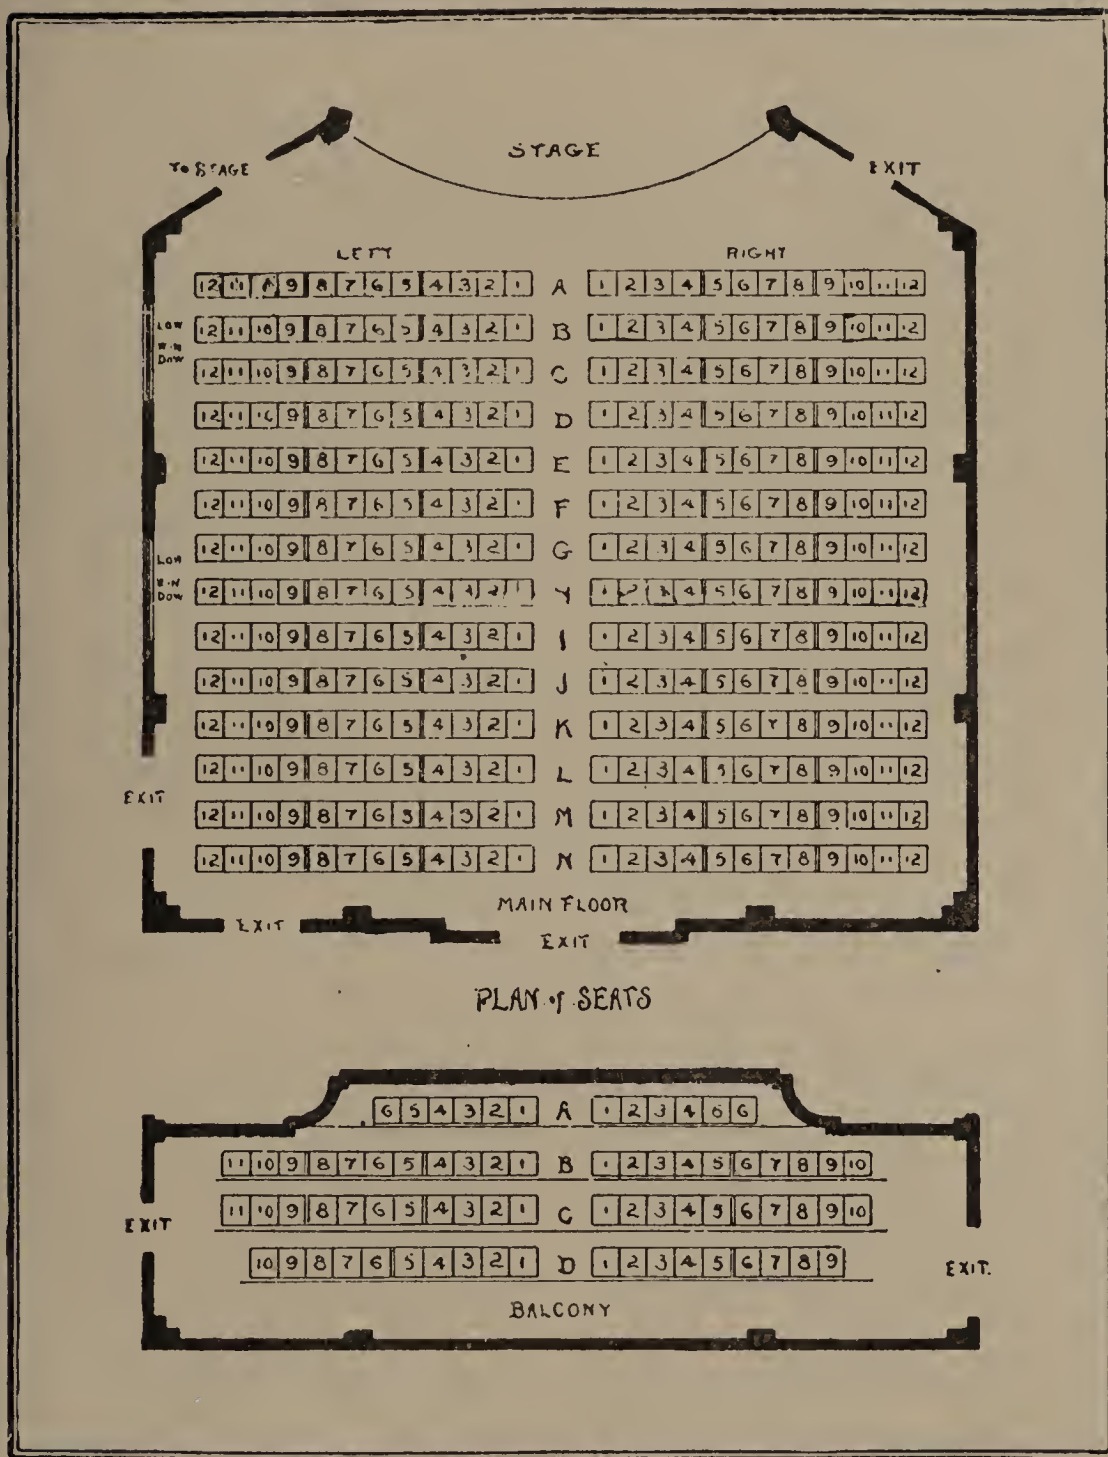

PLAN OF SEATS

HUNTINGTON CHAMBER'S HALL.
Seating Capacity, 450.